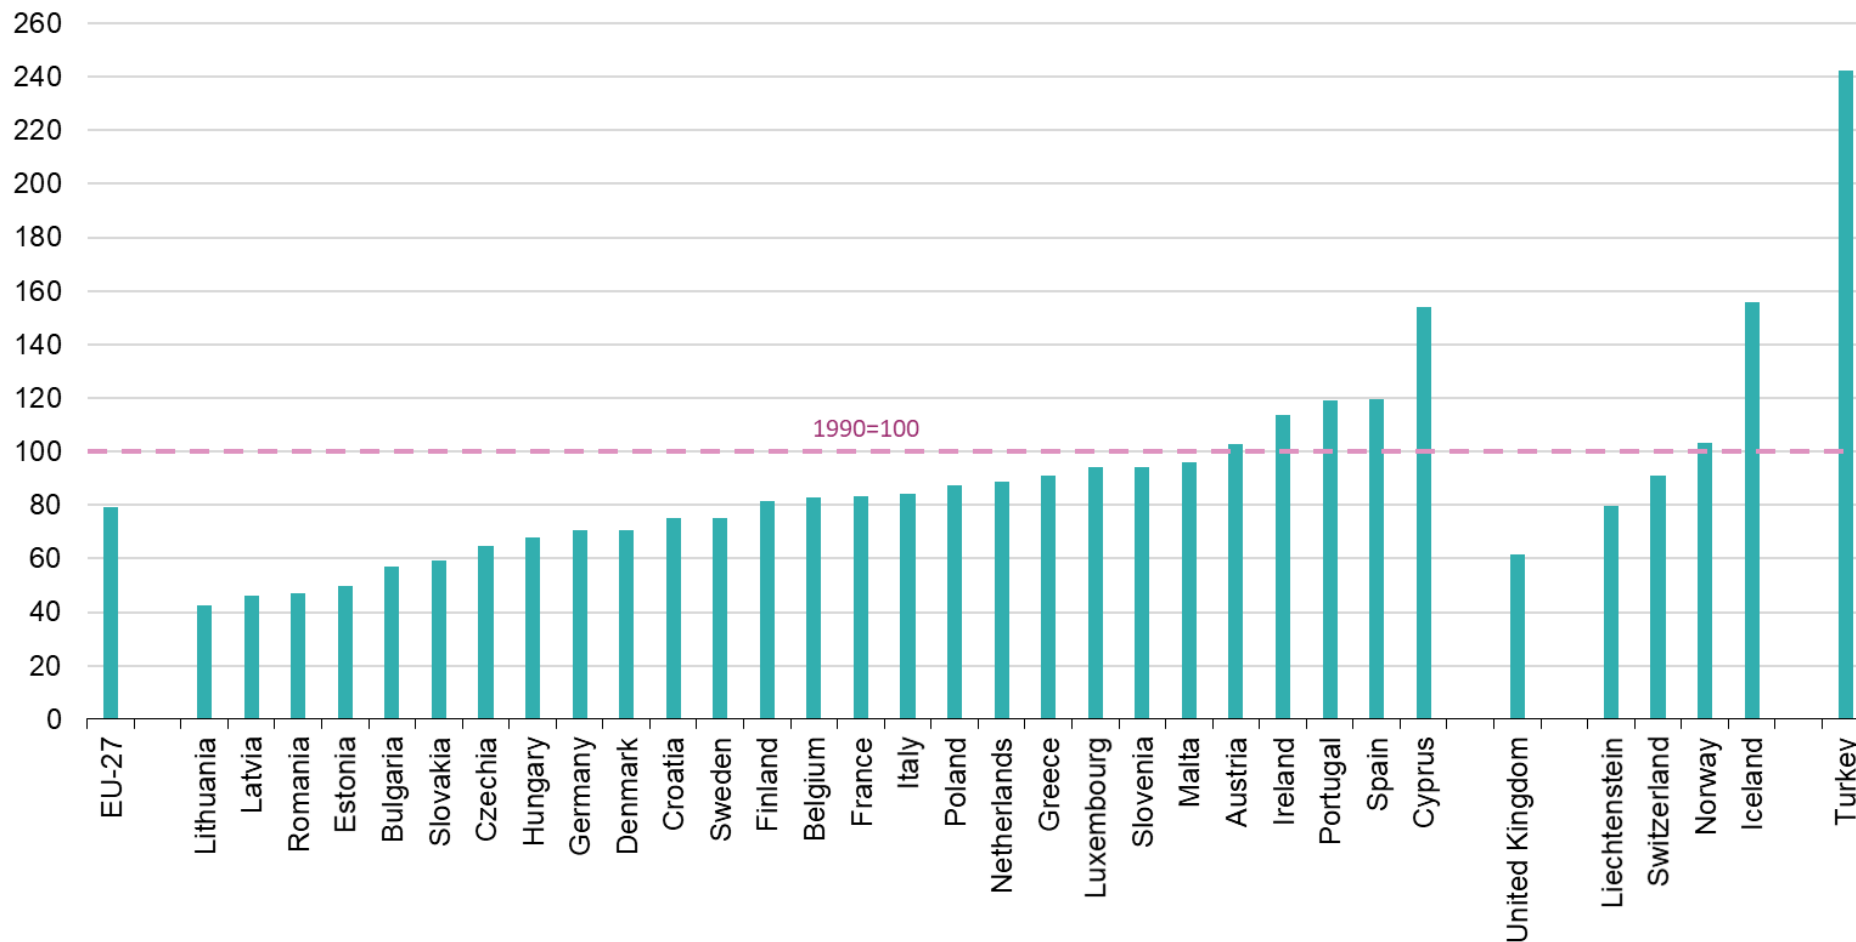

Total greenhouse gas emissions by countries (including international aviation, excluding LULUCF), 2018

Source: European Environmental Agency (online data code: env_air_gge)